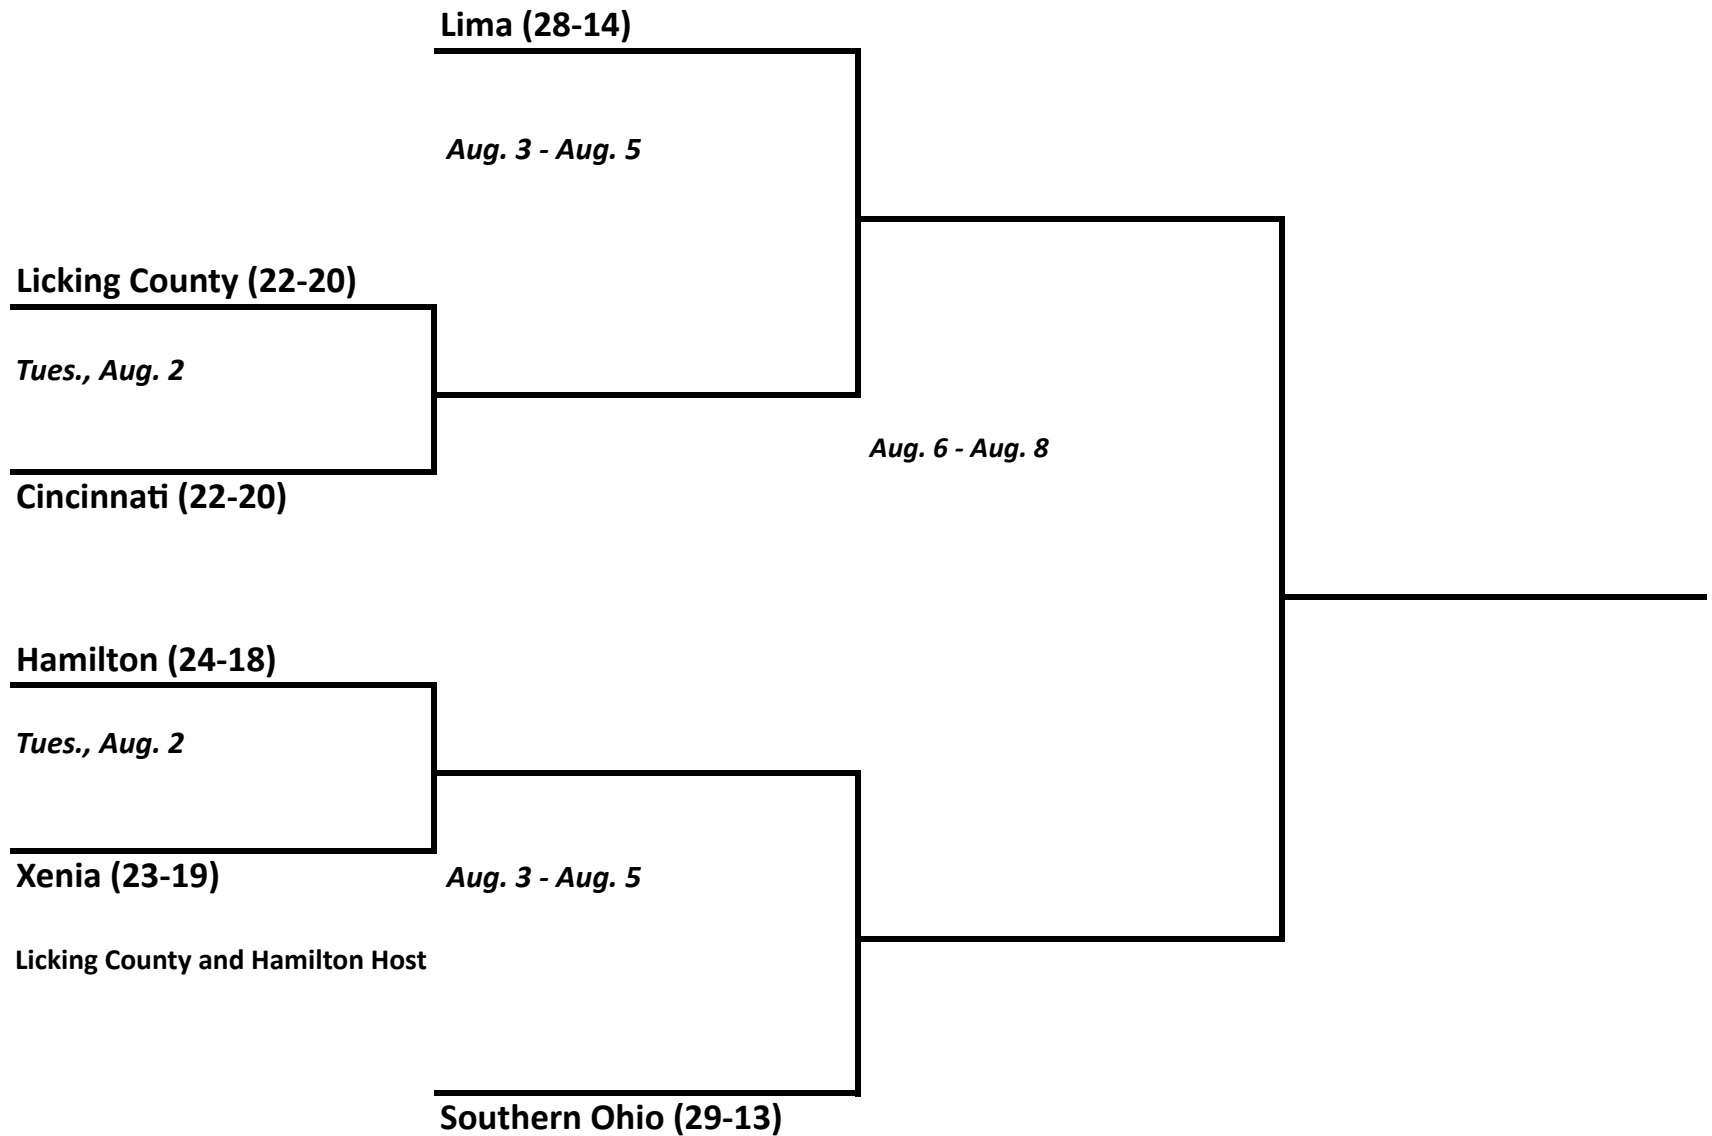

2011 Great Lakes Summer Collegiate League Playoffs

Best two out of three
 Lower Seed Hosts Game 1
 Higher Seed Hosts Game 2 and 3

Best two out of three
 Lower Seed Hosts Game 1
 Higher Seed Hosts Game 2 and 3